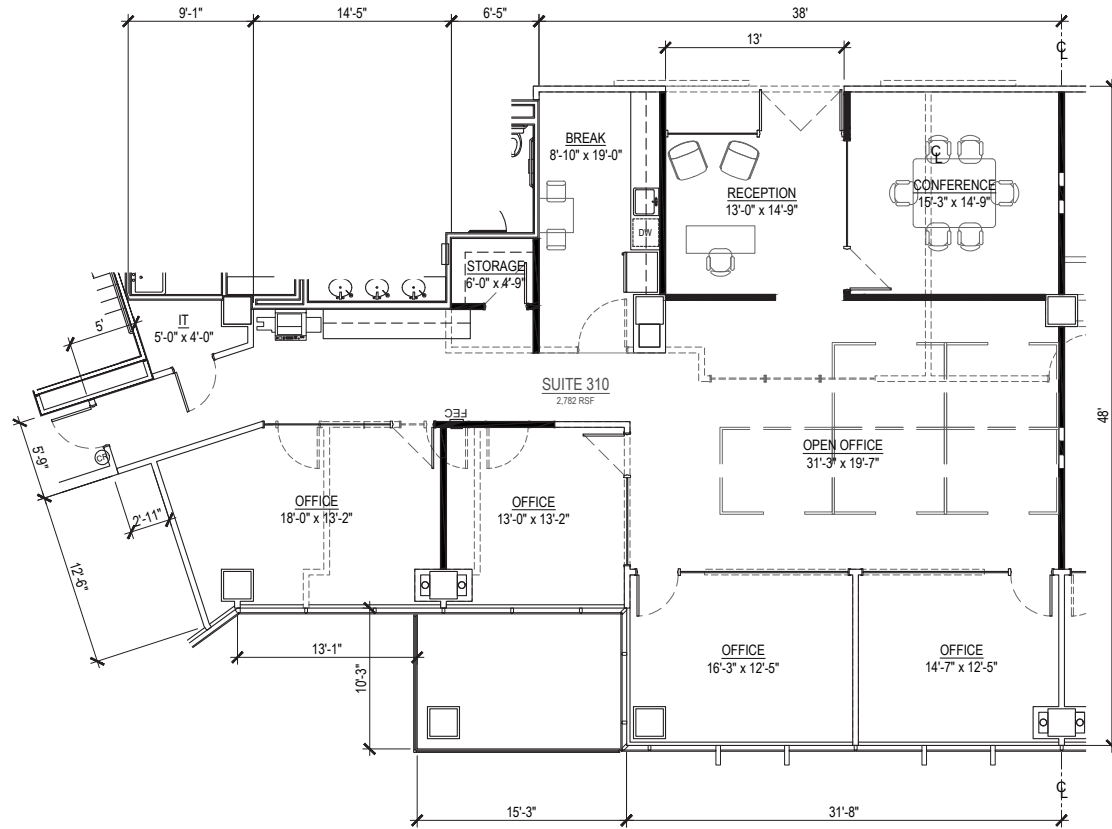

PINNACLE101

17851 N 85th Street • Scottsdale, AZ 85255

THIRD FLOOR

SPEC SUITE

SUITE 310 | ±2,782 SF

PROPERTY OWNED
& MANAGED BY

NOT TO SCALE

All information furnished regarding property for sale, rental or financing is from sources deemed reliable, but no warranty or representation is made to the accuracy thereof and same is submitted to errors, omissions, change of price, rental or other conditions, prior to sale, lease or financing or withdrawal without notice. No liability of any kind is to be imposed on the broker herein. This information has been secured from sources deemed reliable, however, we make no warranties as to its accuracy.